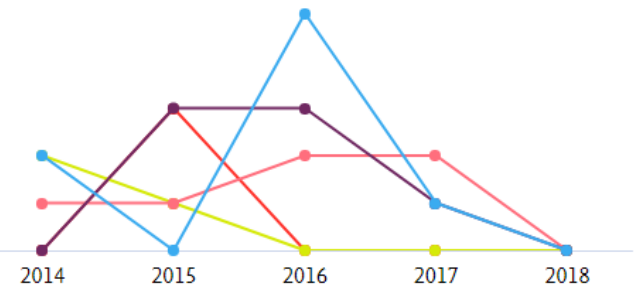

[Authors](#)

[Scopus Sources](#)

[Keyphrases](#)

Overall research performance

[Export](#)

Scholarly Output

44

Field-Weighted Citation Impact

Topic Prominence percentile

46.495

Source: Scopus | [Change](#)

AA relevance of keyphrase | declining growing (2014-2016)

[> Analyze in more detail](#)

2014 to >2017

no subject area filter selected

Institutions

Top 5 by Scholarly Output

● Covenant University	3
● University of Tsukuba	3
● Bangor University	2
● Lincoln University (of Missouri)	2
● University of Erlangen-Nuremberg	2

> Analyze in more detail

Countries & regions

Top 5 by Scholarly Output

● Nigeria	8
● United States	7
● United Kingdom	6
● Germany	3
● Japan	3

> Analyze in more detail

2014 to >2017

no subject area filter selected

Authors

Top 5 by Scholarly Output

● Ahmed, Shakil	3
● Edoho, Felix Moses	3
● BREM, ALEXANDER	2
● Kobashi, Yohei	2
● Tsujinaka, Yutaka	2