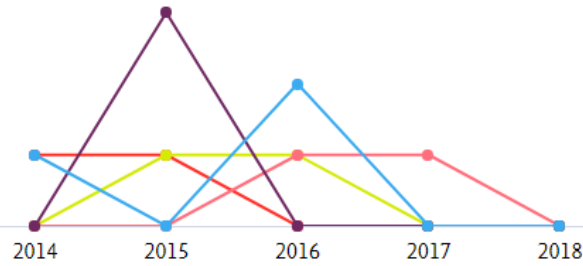

2014 to >2017

no subject area filter selected

Institutions

Top 5 by Scholarly Output

● Covenant University	3
● University of Tsukuba	3
● Bangor University	2
● Lincoln University (of Missouri)	2
● University of Erlangen-Nuremberg	2

> Analyze in more detail