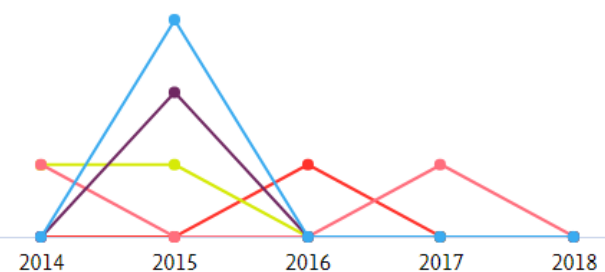

> Analyze in more detail